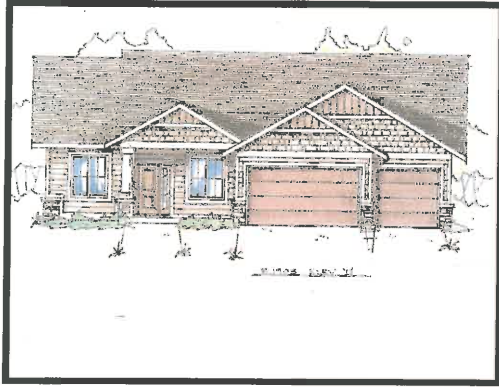

Mach 1

Ranch style home that has a master suite separate from the other two bedrooms. There is a large great room that is connected to the kitchen and flows out onto the back patio. The unfinished basement can be completed with an additional two bedrooms, bathroom and rec room. Add your personal touches!

1903 sf main
1828 sf basement
3731 sf total

Scott J. Lee
970-419-6549
sold@ScottJLee.com
Www.ScottJLee.com

www.HighPointeViews.com

All information deemed reliable but not guaranteed. Buyer should verify all information to their own satisfaction. All properties subject to prior sale, change, or withdrawal. Broker/agent is not responsible for any typographical errors, misinformation, or misprints. Prices subject to change without notice. Artist renderings may not depict standard exteriors. Call for updated information.