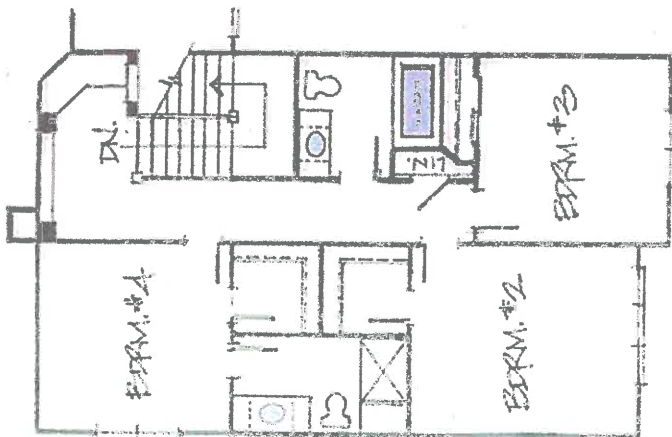

High Country Floorplan

STANDARD

OPT. 4-BRM.