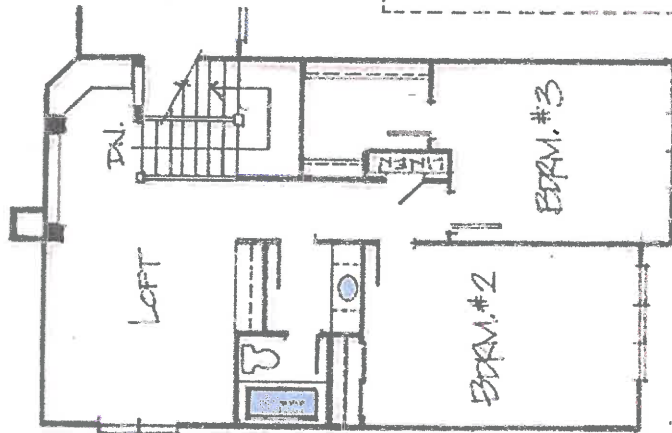

High Country Floorplan

STANDARD

OPT. 4-BRM.