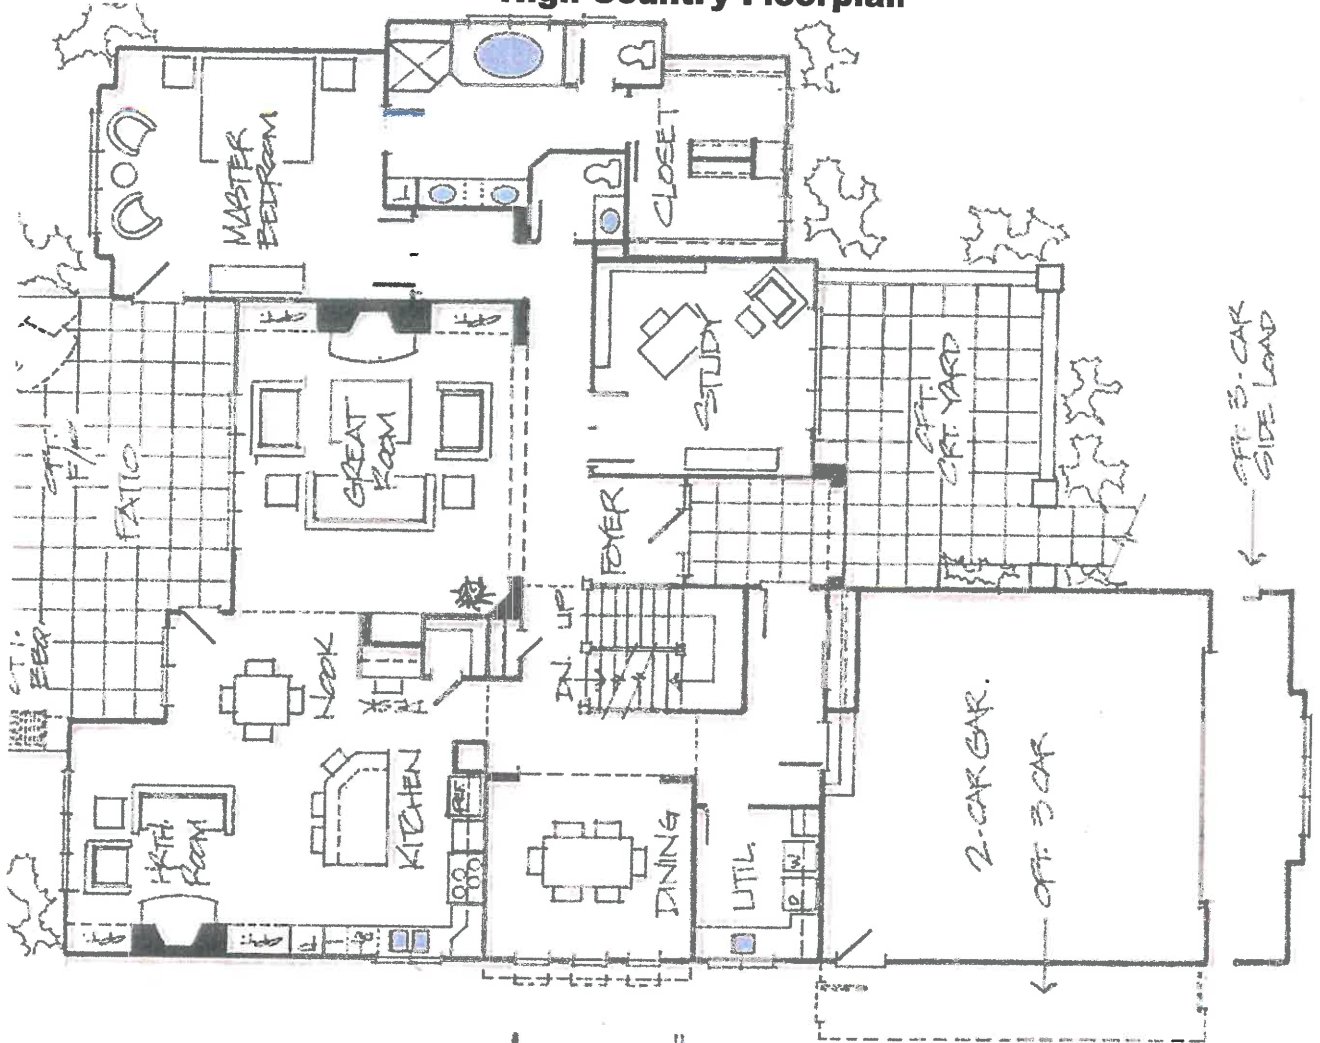

# High Country

This large two-story High Country model home has a main floor master and study with two bedrooms and a loft upstairs which can be made into a 4th bedroom. Enjoy the open kitchen and hearth room, formal dining area and back patio.

2381 sf main level  
904 sf upper level  
2370 sf basement  
5655 sf total

Scott J. Lee  
970-419-6549  
sold@ScottJLee.com  
Www.ScottJLee.com

**COLDWELL  
BANKER**

RESIDENTIAL BROKERAGE

[www.HighPointeViews.com](http://www.HighPointeViews.com)

# High Country Floorplan

STANDARD

OPT. 4-BRM.